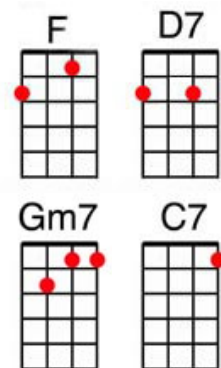

# Between The Devil And The Deep Blue Sea

Words and Music by Ted Koehler and Harlod Arlen - 1931

**F D7 Gm7 C7 F**  
I don't want you,  
**D7 Gm7 C7 F7**  
But I hate to lose you,  
**Bb Bbm**  
You've got me in be-tween  
**F C7 F Caug**  
The de-vil and the deep blue sea!

**F D7 Gm7 C7 F**  
I for-give you,  
**D7 Gm7 C7 F7**  
'Cause I can't for-get you,  
**Bb Bbm**  
You've got me in be-tween  
**F C7 F E7**  
The de-vil and the deep blue sea!

**A Bm7 E7**  
I ought to cross you off my list,  
**A Bm7 E7 C**  
But when you come a knock-in' at my door,  
**Dm7 G7**  
Fate seems to give my heart a twist  
**Cm D7 G7 C7**  
And I keep run-nin' back for more!

**F D7 Gm7 C7 F**  
I should hate you,  
**D7 Gm7 C7 F7**  
But I guess I love you,  
**Bb Bbm**  
You've got me in be-tween  
**F C7 F Caug**  
The de-vil and the deep blue sea!

< Chord Solo >

F D7 Gm7 C7 F D7 Gm7 C7

F D7 Gm7 C7 F  
I should hate you,

D7 Gm7 C7 F7  
But I guess I love you,

Bb Bbm  
You've got me in be-tween

F C7 F F7  
The de-vil and the deep blue sea!

Bb Bbm [tremolo]  
You got me in be-tween

F C7 Caug F  
The de-vil . . . and the deep blue sea!