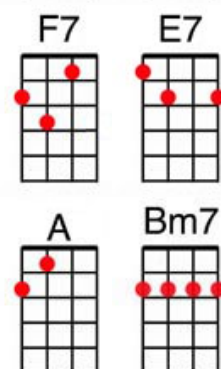

# Between The Devil And The Deep Blue Sea

Words and Music by Ted Koehler and Harlod Arlen - 1931

**F D7 Gm7 C7 F**  
I don't want you,  
**D7 Gm7 C7 F7**  
But I hate to lose you,  
**Bb Bbm**  
You've got me in be-tween  
**F C7 F Caug**  
The de-vil and the deep blue sea!

**F D7 Gm7 C7 F**  
I for-give you,  
**D7 Gm7 C7 F7**  
'Cause I can't for-get you,  
**Bb Bbm**  
You've got me in be-tween  
**F C7 F E7**  
The de-vil and the deep blue sea!

**A Bm7 E7**  
I ought to cross you off my list,  
**A Bm7 E7 C**  
But when you come a knock-in' at my door,  
**Dm7 G7**  
Fate seems to give my heart a twist  
**Cm D7 G7 C7**  
And I keep run-nin' back for more!

**F D7 Gm7 C7 F**  
I should hate you,  
**D7 Gm7 C7 F7**  
But I guess I love you,  
**Bb Bbm**  
You've got me in be-tween  
**F C7 F Caug**  
The de-vil and the deep blue sea!

< Chord Solo >

F D7 Gm7 C7 F D7 Gm7 C7

F D7 Gm7 C7 F  
I should hate you,

D7 Gm7 C7 F7  
But I guess I love you,

Bb Bbm  
You've got me in be-tween

F C7 F F7  
The de-vil and the deep blue sea!

Bb Bbm [tremolo]  
You got me in be-tween

F C7 Caug F  
The de-vil . . . and the deep blue sea!