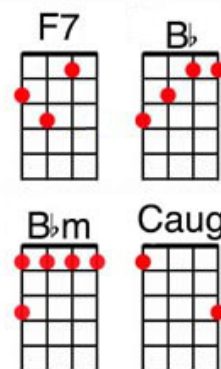

# Between The Devil And The Deep Blue Sea

Words and Music by Ted Koehler and Harlod Arlen - 1931

**F D7 Gm7 C7 F**  
I don't want you,  
**D7 Gm7 C7 F7**  
But I hate to lose you,  
**Bb Bbm**  
You've got me in be-tween  
**F C7 F Caug**  
The de-vil and the deep blue sea!

**F D7 Gm7 C7 F**  
I for-give you,  
**D7 Gm7 C7 F7**  
'Cause I can't for-get you,  
**Bb Bbm**  
You've got me in be-tween  
**F C7 F E7**  
The de-vil and the deep blue sea!

**A Bm7 E7**  
I ought to cross you off my list,  
**A Bm7 E7 C**  
But when you come a knock-in' at my door,  
**Dm7 G7**  
Fate seems to give my heart a twist  
**Cm D7 G7 C7**  
And I keep run-nin' back for more!

**F D7 Gm7 C7 F**  
I should hate you,  
**D7 Gm7 C7 F7**  
But I guess I love you,  
**Bb Bbm**  
You've got me in be-tween  
**F C7 F Caug**  
The de-vil and the deep blue sea!

< Chord Solo >

F D7 Gm7 C7 F D7 Gm7 C7

F D7 Gm7 C7 F  
I should hate you,

D7 Gm7 C7 F7  
But I guess I love you,

Bb Bbm  
You've got me in be-tween

F C7 F F7  
The de-vil and the deep blue sea!

Bb Bbm [tremolo]  
You got me in be-tween

F C7 Caug F  
The de-vil . . . and the deep blue sea!