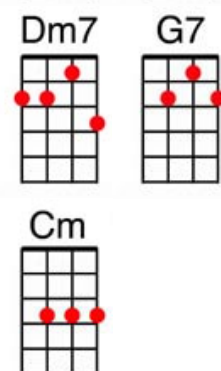

# Between The Devil And The Deep Blue Sea

Words and Music by Ted Koehler and Harlod Arlen - 1931

**F D7 Gm7 C7 F**  
I don't want you,  
**D7 Gm7 C7 F7**  
But I hate to lose you,  
**Bb Bbm**  
You've got me in be-tween  
**F C7 F Caug**  
The de-vil and the deep blue sea!

**F D7 Gm7 C7 F**  
I for-give you,  
**D7 Gm7 C7 F7**  
'Cause I can't for-get you,  
**Bb Bbm**  
You've got me in be-tween  
**F C7 F E7**  
The de-vil and the deep blue sea!

**A Bm7 E7**  
I ought to cross you off my list,  
**A Bm7 E7 C**  
But when you come a knock-in' at my door,  
**Dm7 G7**  
Fate seems to give my heart a twist  
**Cm D7 G7 C7**  
And I keep run-nin' back for more!

**F D7 Gm7 C7 F**  
I should hate you,  
**D7 Gm7 C7 F7**  
But I guess I love you,  
**Bb Bbm**  
You've got me in be-tween  
**F C7 F Caug**  
The de-vil and the deep blue sea!

< Chord Solo >

F D7 Gm7 C7 F D7 Gm7 C7

F D7 Gm7 C7 F  
I should hate you,

D7 Gm7 C7 F7  
But I guess I love you,

Bb Bbm  
You've got me in be-tween

F C7 F F7  
The de-vil and the deep blue sea!

Bb Bbm [tremolo]  
You got me in be-tween

F C7 Caug F  
The de-vil . . . and the deep blue sea!