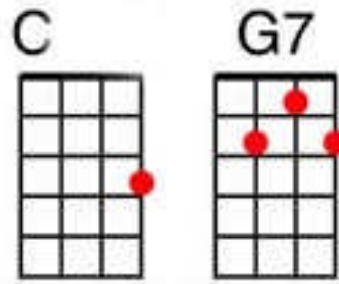

# HANG DOWN YOUR HEAD TOM DOOLEY (VERY ABBRIDGED VERSION!)

## (Refrain:)

**C**  
Hang down your head Tom Dooley,  
hang down your head and cry, **G7**  
hang down your head Tom Dooley,  
poor boy, you're bound to die **C**

## (Verse 1)

**C**  
'Round 'bout this time tomorrow  
Recon where I will be, **G7**  
Hadn't been so unlucky,  
I'd be in Tennessee. **C**

Refrain...

## (Alternative Verses)

Met her on the mountain,  
I swore she'd be my wife,  
but the gal refused me,  
so I stabbed her with my knife.

Refrain . . .

This time come tomorrow,  
reckon where I'll be,  
in some lonesome valley  
hangin' from a white oak tree.